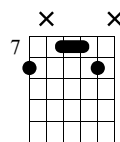

Musical notation for measures 1-3. Treble clef, key signature of two flats, common time. Measure 1: G[♭]11 chord. Measure 2: C7(b9b13) chord. Measure 3: C7(#5) chord. Bass clef tablature below shows fingerings for strings T, A, B.

C

G[♭]

C7(b9)

Musical notation for measures 7-10. Measure 7: C^Δ9 chord. Measure 8: D[♭]69 chord. Measure 9: C69 chord. Measure 10: C chord. Bass clef tablature below shows fingerings for strings T, A, B.

G7(b9b13)

G7(#5)

28

Musical notation for measures 28-30 with guitar tablature below.

C^Δ

D^b69

C69

31