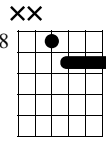

Musical notation for measures 1-3. Treble clef, key signature of two flats, common time. Measure 1: G[♭]11 chord. Measure 2: C7(b9b13) chord. Measure 3: C7(#5) chord. Bass clef tablature below shows fingerings for strings T, A, B.

C

G[♭]

C7(b9)

Musical notation for measures 7-10. Measure 7: C^Δ9 chord. Measure 8: D[♭]69 chord. Measure 9: C69 chord. Measure 10: C chord. Bass clef tablature below shows fingerings for strings T, A, B.

Musical notation for measures 19-21 with guitar tablature below.

G7(#5#9)

G7(#5#9)

G7(#5)

22

Musical notation for measures 22-24 with guitar tablature below.

G^o11

C7(b9b13)