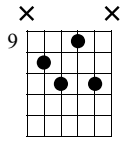

G7(#5#9)

G7(#5#9)

G7(#5)

22

Musical notation for measures 22-24 with guitar tablature below.

G^o11

C7(b9b13)

C7(b9)

Fm11

Fm11

10

25

Musical notation for measures 25-27 with guitar tablature below.

D^o11

D^o

G7(b9b13)

G7(#5)

28

Musical notation for measures 28-30 with guitar tablature below.

C^Δ

D^b69

C69

31

Musical notation for measures 31-33 with guitar tablature below.