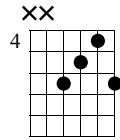

Musical notation for measures 1-3. Treble clef, key signature of two flats, common time. Measure 1: G[♭]11 chord. Measure 2: C7(b9b13) chord. Measure 3: C7(#5) chord. Bass clef tablature below shows fingerings for strings T, A, B.

Fm11

D[♭]

G7(b9b13)

Musical notation for measures 4-6. Measure 4: Fm11 chord. Measure 5: D[♭] chord. Measure 6: G7(b9b13) chord. Bass clef tablature below shows fingerings for strings T, A, B.

C^Δ9

D[♭]69

C69

C

G[♭]

C7(b9)

Musical notation for measures 7-10. Measure 7: C^Δ9 chord. Measure 8: D[♭]69 chord. Measure 9: C69 chord. Measure 10: C chord. Bass clef tablature below shows fingerings for strings T, A, B.

C7(b9)

Fm9

Fm11

E^b9 / 11

D^o9 / 11

10

Musical notation for measures 10-12 with guitar tablature below.

G13(b9)