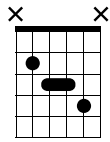

G7(#5#9)

G7(#5#9)

G7(#5)

22

Musical notation for measures 22-24 with guitar tablature below.

G^o11

C7(b9b13)

C7(b9)

Fm11

Fm11

10

25

Musical notation for measures 25-27 with guitar tablature below.

D^o11

D^o

G7(b9b13)

G7(#5)

28

Musical notation for measures 28-30 with guitar tablature below.

C^Δ

D^b69

C69

31

Musical notation for measures 31-33 with guitar tablature below.