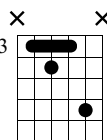

Musical notation for measures 1-3. Treble clef, key signature of two flats, common time. Measure 1: G[♭]11 chord. Measure 2: C7(b9b13) chord. Measure 3: C7(#5) chord. Bass clef tablature below shows fingerings for strings T, A, B.

C

G[♭]

C7(b9)

Musical notation for measures 7-10. Measure 7: C^Δ9 chord. Measure 8: D[♭]69 chord. Measure 9: C69 chord. Measure 10: C chord. Bass clef tablature below shows fingerings for strings T, A, B.

F13

16

Musical notation for measures 16-18 with guitar tablature below.

B^bΔ69

B69 B^b69

A^b13

A^b9(#11)

19