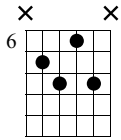

Musical notation for measures 1-3. Treble clef, key signature of two flats, common time. Measure 1: G[♭]11 chord. Measure 2: C7(b9b13) chord. Measure 3: C7(#5) chord. Bass clef tablature below shows fingerings for strings T, A, B.

Fm11

D[♭]

G7(b9b13)

Musical notation for measures 4-6. Measure 4: Fm11 chord. Measure 5: D[♭] chord. Measure 6: G7(b9b13) chord. Bass clef tablature below shows fingerings for strings T, A, B.

C^Δ9

D[♭]69

C69

C

G[♭]

C7(b9)

Musical notation for measures 7-10. Measure 7: C^Δ9 chord. Measure 8: D[♭]69 chord. Measure 9: C69 chord. Measure 10: C chord. Bass clef tablature below shows fingerings for strings T, A, B.

C7(b9)

Fm9

Fm11

E^b9 / 11

D^o9 / 11

10

Musical notation for measures 10-12 with guitar tablature below.

G13(b9)