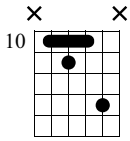

Musical notation for measures 1-3. Treble clef, key signature of two flats, common time. Measure 1: G[♭]11 chord. Measure 2: C7(b9b13) chord. Measure 3: C7(#5) chord. Bass clef tablature below shows fingerings for strings T, A, B.

C

G[♭]

C7(b9)

Musical notation for measures 7-10. Measure 7: C^Δ9 chord. Measure 8: D[♭]69 chord. Measure 9: C69 chord. Measure 10: C chord. Bass clef tablature below shows fingerings for strings T, A, B.

F13

16

Musical notation for measures 16-18 with guitar tablature below.

B^bΔ69

B69 B^b69

A^b13

A^b9(#11)

19

Musical notation for measures 19-21 with guitar tablature below.

G7(#5#9)

G7(#5#9)

G7(#5)

22

Musical notation for measures 22-24 with guitar tablature below.

G^o11

C7(b9b13)