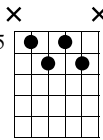

Musical notation for measures 1-3. Treble clef, key signature of two flats, common time. Measure 1: G[♭]11 chord. Measure 2: C7(b9b13) chord. Measure 3: C7(#5) chord. Bass clef tablature below shows fingerings for strings T, A, B.

C

G[♭]

C7(b9)

Musical notation for measures 7-10. Measure 7: C^Δ9 chord. Measure 8: D[♭]69 chord. Measure 9: C69 chord. Measure 10: C chord. Bass clef tablature below shows fingerings for strings T, A, B.

Musical notation for measures 19-21 with guitar tablature below.

G7(#5#9)

G7(#5#9)

G7(#5)

22

Musical notation for measures 22-24 with guitar tablature below.

G^o11

C7(b9b13)

C7(b9)

Fm11

Fm11

10

25

Musical notation for measures 25-27 with guitar tablature below.

D^o11

D^o