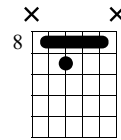

G7(#5#9)

G7(#5#9)

G7(#5)

22

Musical notation for measures 22-24 with guitar tablature below.

G^o11

C7(b9b13)

C7(b9)

Fm11

Fm11

10

25

Musical notation for measures 25-27 with guitar tablature below.

D^o11

D^o

G7(b9b13)

G7(#5)

28

Musical notation for measures 28-30 with guitar tablature below.

C^Δ

D^b69

C69

31

Musical notation for measures 31-33 with guitar tablature below.