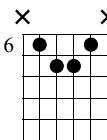

C7(b9)

Fm9

Fm11

E^b9 / 11

D^o9 / 11

10

Musical notation for measures 10-12 with guitar tablature below.

G13(b9)

C69

D^bΔ

CΔ

13

Musical notation for measures 13-15 with guitar tablature below.

Cm11

Cm7

F13

F13

16

Musical notation for measures 16-18 with guitar tablature below.

B^bΔ69

B69 B^b69

A^b13

A^b9(#11)

19

Musical notation for measures 19-21 with guitar tablature below.