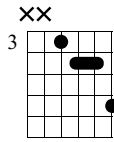

G7(#5#9)

G7(#5#9)

G7(#5)

22

Musical notation for measures 22-24 with guitar tablature below.

G^o11

C7(b9b13)

C7(b9)

Fm11

Fm11

10

25

Musical notation for measures 25-27 with guitar tablature below.

D^o11

D^o

G7(b9b13)

G7(#5)

28

Musical notation for measures 28-30 with guitar tablature below.

C^Δ

D^b69

C69

31

Musical notation for measures 31-33 with guitar tablature below.