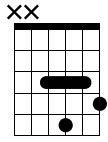

WHAT IS THIS THING CALLED LOVE

COMPING

(♩ = ♪³)

G[♭]11

C7(b9b13)

C7(#5)

Fm11

Fm9

Musical notation for measures 1-3. Treble clef, key signature of two flats, common time. Measure 1: G[♭]11 chord. Measure 2: C7(b9b13) chord. Measure 3: C7(#5) chord. Bass clef tablature below shows fingerings for strings T, A, B.

Fm11

D[♭]

G7(b9b13)

Musical notation for measures 4-6. Measure 4: Fm11 chord. Measure 5: D[♭] chord. Measure 6: G7(b9b13) chord. Bass clef tablature below shows fingerings for strings T, A, B.

C^Δ9

D[♭]69

C69

C

G[♭]

C7(b9)

Musical notation for measures 7-10. Measure 7: C^Δ9 chord. Measure 8: D[♭]69 chord. Measure 9: C69 chord. Measure 10: C chord. Bass clef tablature below shows fingerings for strings T, A, B.