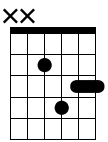

Musical notation for measures 1-3. Treble clef, key signature of two flats, common time. Measure 1: G[♭]11 chord. Measure 2: C7(b9b13) chord. Measure 3: C7(#5) chord. Bass clef tablature below shows fingerings for strings T, A, B.

Fm11

D[♭]

G7(b9b13)

Musical notation for measures 4-6. Measure 4: Fm11 chord. Measure 5: D[♭] chord. Measure 6: G7(b9b13) chord. Bass clef tablature below shows fingerings for strings T, A, B.

C^Δ9

D[♭]69

C69

C

G[♭]

C7(b9)

Musical notation for measures 7-10. Measure 7: C^Δ9 chord. Measure 8: D[♭]69 chord. Measure 9: C69 chord. Measure 10: C chord. Bass clef tablature below shows fingerings for strings T, A, B.