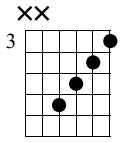

Musical notation for measures 1-3. Treble clef, key signature of two flats, common time. Measure 1: G[♭]11 chord. Measure 2: C7(b9b13) chord. Measure 3: C7(#5) chord. Bass clef tablature below shows fingerings for strings T, A, B.

Fm11

D[♭]

G7(b9b13)

Musical notation for measures 4-6. Measure 4: Fm11 chord. Measure 5: D[♭] chord. Measure 6: G7(b9b13) chord. Bass clef tablature below shows fingerings for strings T, A, B.

C^Δ9

D[♭]69

C69

C

G[♭]

C7(b9)

Musical notation for measures 7-10. Measure 7: C^Δ9 chord. Measure 8: D[♭]69 chord. Measure 9: C69 chord. Measure 10: C chord. Bass clef tablature below shows fingerings for strings T, A, B.

G7(b9b13)

G7(#5)

28

Musical notation for measures 28-30 with guitar tablature below.

C^Δ

D^b69

C69

31