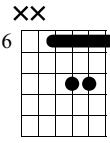

WHAT IS THIS THING CALLED LOVE

COMPING

(♩ = ♪³)

G[♭]11

C7(b9b13)

C7(#5)

Fm11

Fm9

Musical notation for measures 1-3. Treble clef, key signature of two flats, common time. Measure 1: G[♭]11 chord. Measure 2: C7(b9b13) chord. Measure 3: C7(#5) chord. Bass clef tablature below shows fingerings for strings T, A, B.

Fm11

D[♭]

G7(b9b13)

Musical notation for measures 4-6. Measure 4: Fm11 chord. Measure 5: D[♭] chord. Measure 6: G7(b9b13) chord. Bass clef tablature below shows fingerings for strings T, A, B.

C^Δ9

D[♭]69

C69

C

G[♭]

C7(b9)

Musical notation for measures 7-10. Measure 7: C^Δ9 chord. Measure 8: D[♭]69 chord. Measure 9: C69 chord. Measure 10: C chord. Bass clef tablature below shows fingerings for strings T, A, B.