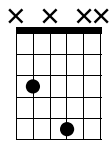

Musical notation for measures 1-3. Treble clef, key signature of two flats, common time. Measure 1: G[♭]11 chord. Measure 2: C7(b9b13) chord. Measure 3: C7(#5) chord. Bass clef tablature below shows fingerings for strings T, A, B.

Fm11

D[♭]

G7(b9b13)

Musical notation for measures 4-6. Measure 4: Fm11 chord. Measure 5: D[♭] chord. Measure 6: G7(b9b13) chord. Bass clef tablature below shows fingerings for strings T, A, B.

C^Δ9

D[♭]69

C69

C

G[♭]

C7(b9)

Musical notation for measures 7-10. Measure 7: C^Δ9 chord. Measure 8: D[♭]69 chord. Measure 9: C69 chord. Measure 10: C chord. Bass clef tablature below shows fingerings for strings T, A, B.