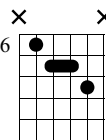

C7(b9)

Fm9

Fm11

E^b9 / 11

D^o9 / 11

10

Musical notation for measures 10-12 with guitar tablature below.

G13(b9)

C69

D^bΔ

CΔ

13

Musical notation for measures 13-15 with guitar tablature below.

Cm11

Cm7

F13

F13

16

Musical notation for measures 16-18 with guitar tablature below.

B^bΔ69

B69 B^b69

A^b13

A^b9(#11)

19

Musical notation for measures 19-21 with guitar tablature below.