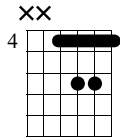

Musical notation for measures 1-3. Treble clef, key signature of two flats, common time. Measure 1: G[♭]11 chord. Measure 2: C7(b9b13) chord. Measure 3: C7(#5) chord. Bass clef tablature below shows fingerings for strings T, A, B.

Fm11

D[♭]

G7(b9b13)

Musical notation for measures 4-6. Measure 4: Fm11 chord. Measure 5: D[♭] chord. Measure 6: G7(b9b13) chord. Bass clef tablature below shows fingerings for strings T, A, B.

C^Δ9

D[♭]69

C69

C

G[♭]

C7(b9)

Musical notation for measures 7-10. Measure 7: C^Δ9 chord. Measure 8: D[♭]69 chord. Measure 9: C69 chord. Measure 10: C chord. Bass clef tablature below shows fingerings for strings T, A, B.

C7(b9)

Fm9

Fm11

E^b9 / 11

D^o9 / 11

10

Musical notation for measures 10-12 with guitar tablature below.

G13(b9)