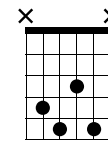

Musical notation for measures 1-3. Treble clef, key signature of two flats, common time. Measure 1: G[♭]11 chord. Measure 2: C7(b9b13) chord. Measure 3: C7(#5) chord. Bass clef tablature below shows fingerings for strings T, A, B.

Fm11

D[♭]

G7(b9b13)

Musical notation for measures 4-6. Measure 4: Fm11 chord. Measure 5: D[♭] chord. Measure 6: G7(b9b13) chord. Bass clef tablature below shows fingerings for strings T, A, B.

C^Δ9

D[♭]69

C69

C

G[♭]

C7(b9)

Musical notation for measures 7-10. Measure 7: C^Δ9 chord. Measure 8: D[♭]69 chord. Measure 9: C69 chord. Measure 10: C chord. Bass clef tablature below shows fingerings for strings T, A, B.