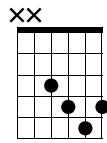

Musical notation for measures 1-3. Treble clef, key signature of two flats, common time. Measure 1: G[♭]11 chord. Measure 2: C7(b9b13) chord. Measure 3: C7(#5) chord. Bass clef tablature below shows fingerings for strings T, A, B.

Fm11

D[♭]

G7(b9b13)

Musical notation for measures 4-6. Measure 4: Fm11 chord. Measure 5: D[♭] chord. Measure 6: G7(b9b13) chord. Bass clef tablature below shows fingerings for strings T, A, B.

C^Δ9

D[♭]69

C69

C

G[♭]

C7(b9)

Musical notation for measures 7-10. Measure 7: C^Δ9 chord. Measure 8: D[♭]69 chord. Measure 9: C69 chord. Measure 10: C chord. Bass clef tablature below shows fingerings for strings T, A, B.

C7(b9)

Fm9

Fm11

E^b9 / 11

D^o9 / 11

10

Musical notation for measures 10-12 with guitar tablature below.

G13(b9)