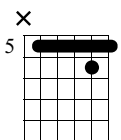

16

Musical notation for measures 16-18 with guitar tablature below.

B^bΔ69