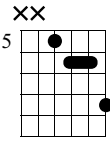

WHAT IS THIS THING CALLED LOVE

COMPING

(♩ = ♪³)

G[♭]11

C7(b9b13)

C7(#5)

Fm11

Fm9

Musical notation for measures 1-3. Treble clef, key signature of two flats, common time. Measure 1: G[♭]11 chord. Measure 2: C7(b9b13) chord. Measure 3: C7(#5) chord. Bass clef tablature below shows fingerings for strings T, A, B.

Fm11

D[♭]

G7(b9b13)

Musical notation for measures 4-6. Measure 4: Fm11 chord. Measure 5: D[♭] chord. Measure 6: G7(b9b13) chord. Bass clef tablature below shows fingerings for strings T, A, B.

C^Δ9

D[♭]69

C69

C

G[♭]

C7(b9)

Musical notation for measures 7-10. Measure 7: C^Δ9 chord. Measure 8: D[♭]69 chord. Measure 9: C69 chord. Measure 10: C chord. Bass clef tablature below shows fingerings for strings T, A, B.