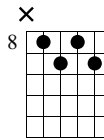

G7(#5#9)

G7(#5#9)

G7(#5)

22

Musical notation for measures 22-24 with guitar tablature below.

G^o11

C7(b9b13)

C7(b9)

Fm11

Fm11

10

25

Musical notation for measures 25-27 with guitar tablature below.

D^o11

D^o

G7(b9b13)

G7(#5)

28

Musical notation for measures 28-30 with guitar tablature below.

C^Δ

D^b69

C69

31

Musical notation for measures 31-33 with guitar tablature below.