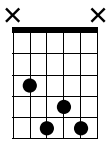

C7(b9)

Fm9

Fm11

E^b9 / 11

D^o9 / 11

10

Musical notation for measures 10-12 with guitar tablature below.

G13(b9)

C69

D^bΔ

CΔ

13

Musical notation for measures 13-15 with guitar tablature below.

Cm11

Cm7

F13

F13

16

Musical notation for measures 16-18 with guitar tablature below.

B^bΔ69

B69 B^b69

A^b13

A^b9(#11)

19

Musical notation for measures 19-21 with guitar tablature below.