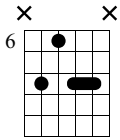

C7(b9)

Fm9

Fm11

E^b9 / 11

D^o9 / 11

10

Musical notation for measures 10-12 with guitar tablature below.

G13(b9)

C69

D^bΔ

CΔ

13

Musical notation for measures 13-15 with guitar tablature below.

Cm11

Cm7

F13

F13

16

Musical notation for measures 16-18 with guitar tablature below.

B^bΔ69

B69 B^b69

A^b13

A^b9(#11)

19

Musical notation for measures 19-21 with guitar tablature below.