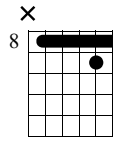

G7(#5#9)

G7(#5#9)

G7(#5)

22

Musical notation for measures 22-24 with guitar tablature below.

G^o11

C7(b9b13)

C7(b9)

Fm11

Fm11

10

25

Musical notation for measures 25-27 with guitar tablature below.

D^o11

D^o

G7(b9b13)

G7(#5)

28

Musical notation for measures 28-30 with guitar tablature below.

C^Δ

D^b69

C69

31

Musical notation for measures 31-33 with guitar tablature below.