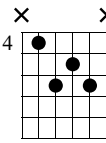

C7(b9)

Fm9

Fm11

E^b9 / 11

D^o9 / 11

10

Musical notation for measures 10-12 with guitar tablature below.

G13(b9)

C69

D^bΔ

CΔ

13

Musical notation for measures 13-15 with guitar tablature below.

Cm11

Cm7

F13

F13

16

Musical notation for measures 16-18 with guitar tablature below.

B^bΔ69

B69 B^b69

A^b13

A^b9(#11)

19

Musical notation for measures 19-21 with guitar tablature below.