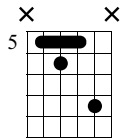

Musical notation for measures 1-3. Treble clef, key signature of two flats, common time. Measure 1: G[♭]11 chord. Measure 2: C7(b9b13) chord. Measure 3: C7(#5) chord. Bass clef tablature below shows fingerings for strings T, A, B.

C

G[♭]

C7(b9)

Musical notation for measures 7-10. Measure 7: C^Δ9 chord. Measure 8: D[♭]69 chord. Measure 9: C69 chord. Measure 10: C chord. Bass clef tablature below shows fingerings for strings T, A, B.

C7(b9)

Fm11

Fm11

10

25

Musical notation for measures 25-27 with guitar tablature below.

D^o11

D^o