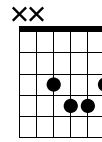

Musical notation for measures 1-3. Treble clef, key signature of two flats, common time. Measure 1: G[♭]11 chord. Measure 2: C7(b9b13) chord. Measure 3: C7(#5) chord. Bass clef tablature below shows fingerings for strings T, A, B.

C

G[♭]

C7(b9)

Musical notation for measures 7-10. Measure 7: C^Δ9 chord. Measure 8: D[♭]69 chord. Measure 9: C69 chord. Measure 10: C chord. Bass clef tablature below shows fingerings for strings T, A, B.

Musical notation for measures 19-21 with guitar tablature below.

G7(#5#9)

G7(#5#9)

G7(#5)

22

Musical notation for measures 22-24 with guitar tablature below.

G^o11

C7(b9b13)