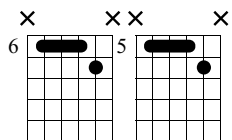

Musical notation for measures 1-3. Treble clef, key signature of two flats, common time. Measure 1: G[♭]11 chord. Measure 2: C7(b9b13) chord. Measure 3: C7(#5) chord. Bass clef tablature below shows fingerings for strings T, A, B.

C

G[♭]

C7(b9)

Musical notation for measures 7-10. Measure 7: C^Δ9 chord. Measure 8: D[♭]69 chord. Measure 9: C69 chord. Measure 10: C chord. Bass clef tablature below shows fingerings for strings T, A, B.

F13

16

Musical notation for measures 16-18 with guitar tablature below.

B^bΔ69

B69 B^b69

A^b13

A^b9(#11)

19