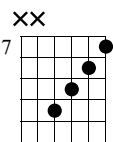

Musical notation for measures 1-3. Treble clef, key signature of two flats, common time. Measure 1: G[♭]11 chord. Measure 2: C7(b9b13) chord. Measure 3: C7(#5) chord. Bass clef tablature below shows fingerings for strings T, A, B.

Fm11

D[♭]

G7(b9b13)

Musical notation for measures 4-6. Measure 4: Fm11 chord. Measure 5: D[♭] chord. Measure 6: G7(b9b13) chord. Bass clef tablature below shows fingerings for strings T, A, B.

C^Δ9

D[♭]69

C69

C

G[♭]

C7(b9)

Musical notation for measures 7-10. Measure 7: C^Δ9 chord. Measure 8: D[♭]69 chord. Measure 9: C69 chord. Measure 10: C chord. Bass clef tablature below shows fingerings for strings T, A, B.

G7(b9b13)

G7(#5)

28

Musical notation for measures 28-30 with guitar tablature below.

C^Δ

D^b69

C69

31