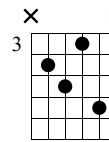

Musical notation for measures 1-3. Treble clef, key signature of two flats, common time. Measure 1: G[♭]11 chord. Measure 2: C7(b9b13) chord. Measure 3: C7(#5) chord. Bass clef tablature below shows fingerings for strings T, A, B.

Fm11

D[♭]

G7(b9b13)

Musical notation for measures 4-6. Measure 4: Fm11 chord. Measure 5: D[♭] chord. Measure 6: G7(b9b13) chord. Bass clef tablature below shows fingerings for strings T, A, B.

C^Δ9

D[♭]69

C69

C

G[♭]

C7(b9)

Musical notation for measures 7-10. Measure 7: C^Δ9 chord. Measure 8: D[♭]69 chord. Measure 9: C69 chord. Measure 10: C chord. Bass clef tablature below shows fingerings for strings T, A, B.