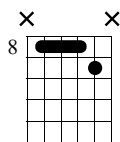

Musical notation for measures 1-3. Treble clef, key signature of two flats, common time. Measure 1: G[♭]11 chord. Measure 2: C7(b9b13) chord. Measure 3: C7(#5) chord. Bass clef tablature below shows fingerings for strings T, A, B.

Fm11

D[♭]

G7(b9b13)

Musical notation for measures 4-6. Measure 4: Fm11 chord. Measure 5: D[♭] chord. Measure 6: G7(b9b13) chord. Bass clef tablature below shows fingerings for strings T, A, B.

C^Δ9

D[♭]69

C69

C

G[♭]

C7(b9)

Musical notation for measures 7-10. Measure 7: C^Δ9 chord. Measure 8: D[♭]69 chord. Measure 9: C69 chord. Measure 10: C chord. Bass clef tablature below shows fingerings for strings T, A, B.

G7(b9b13)

G7(#5)

28

Musical notation for measures 28-30 with guitar tablature below.

C^Δ

D^b69

C69

31