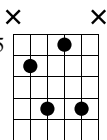

Musical notation for measures 1-3. Treble clef, key signature of two flats, common time. Measure 1: G[♭]11 chord. Measure 2: C7(b9b13) chord. Measure 3: C7(#5) chord. Bass clef tablature below shows fingerings for strings T, A, B.

C

G[♭]

C7(b9)

Musical notation for measures 7-10. Measure 7: C^Δ9 chord. Measure 8: D[♭]69 chord. Measure 9: C69 chord. Measure 10: C chord. Bass clef tablature below shows fingerings for strings T, A, B.

C7(b9)

Fm9

Fm11

E^b9 / 11

D^o9 / 11

10

Musical notation for measures 10-12 with guitar tablature below.

G13(b9)

C69

D^bΔ

CΔ

13

Musical notation for measures 13-15 with guitar tablature below.

Cm11

Cm7

F13