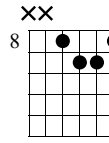

WHAT IS THIS THING CALLED LOVE

COMPING

(♩ = ♪³)

G[♭]11

C7(b9b13)

C7(#5)

Fm11

Fm9

Musical notation for measures 1-3. Treble clef, key signature of two flats, common time. Measure 1: G[♭]11 chord. Measure 2: C7(b9b13) chord. Measure 3: C7(#5) chord. Bass clef tablature below shows fingerings for strings T, A, B.

Fm11

D[♭]

G7(b9b13)

Musical notation for measures 4-6. Measure 4: Fm11 chord. Measure 5: D[♭] chord. Measure 6: G7(b9b13) chord. Bass clef tablature below shows fingerings for strings T, A, B.

C^Δ9

D[♭]69

C69

C

G[♭]

C7(b9)

Musical notation for measures 7-10. Measure 7: C^Δ9 chord. Measure 8: D[♭]69 chord. Measure 9: C69 chord. Measure 10: C chord. Bass clef tablature below shows fingerings for strings T, A, B.