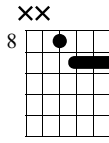

WHAT IS THIS THING CALLED LOVE

COMPING

(♩ = ♪³)

G[♭]11

C7(b9b13)

C7(#5)

Fm11

Fm9

Musical notation for measures 1-3. Treble clef, key signature of two flats, common time. Measure 1: G[♭]11 chord. Measure 2: C7(b9b13) chord. Measure 3: C7(#5) chord. Bass clef tablature below shows fingerings for strings T, A, B.

Fm11

D[♭]

G7(b9b13)

Musical notation for measures 4-6. Measure 4: Fm11 chord. Measure 5: D[♭] chord. Measure 6: G7(b9b13) chord. Bass clef tablature below shows fingerings for strings T, A, B.

C^Δ9

D[♭]69

C69

C

G[♭]

C7(b9)

Musical notation for measures 7-10. Measure 7: C^Δ9 chord. Measure 8: D[♭]69 chord. Measure 9: C69 chord. Measure 10: C chord. Bass clef tablature below shows fingerings for strings T, A, B.